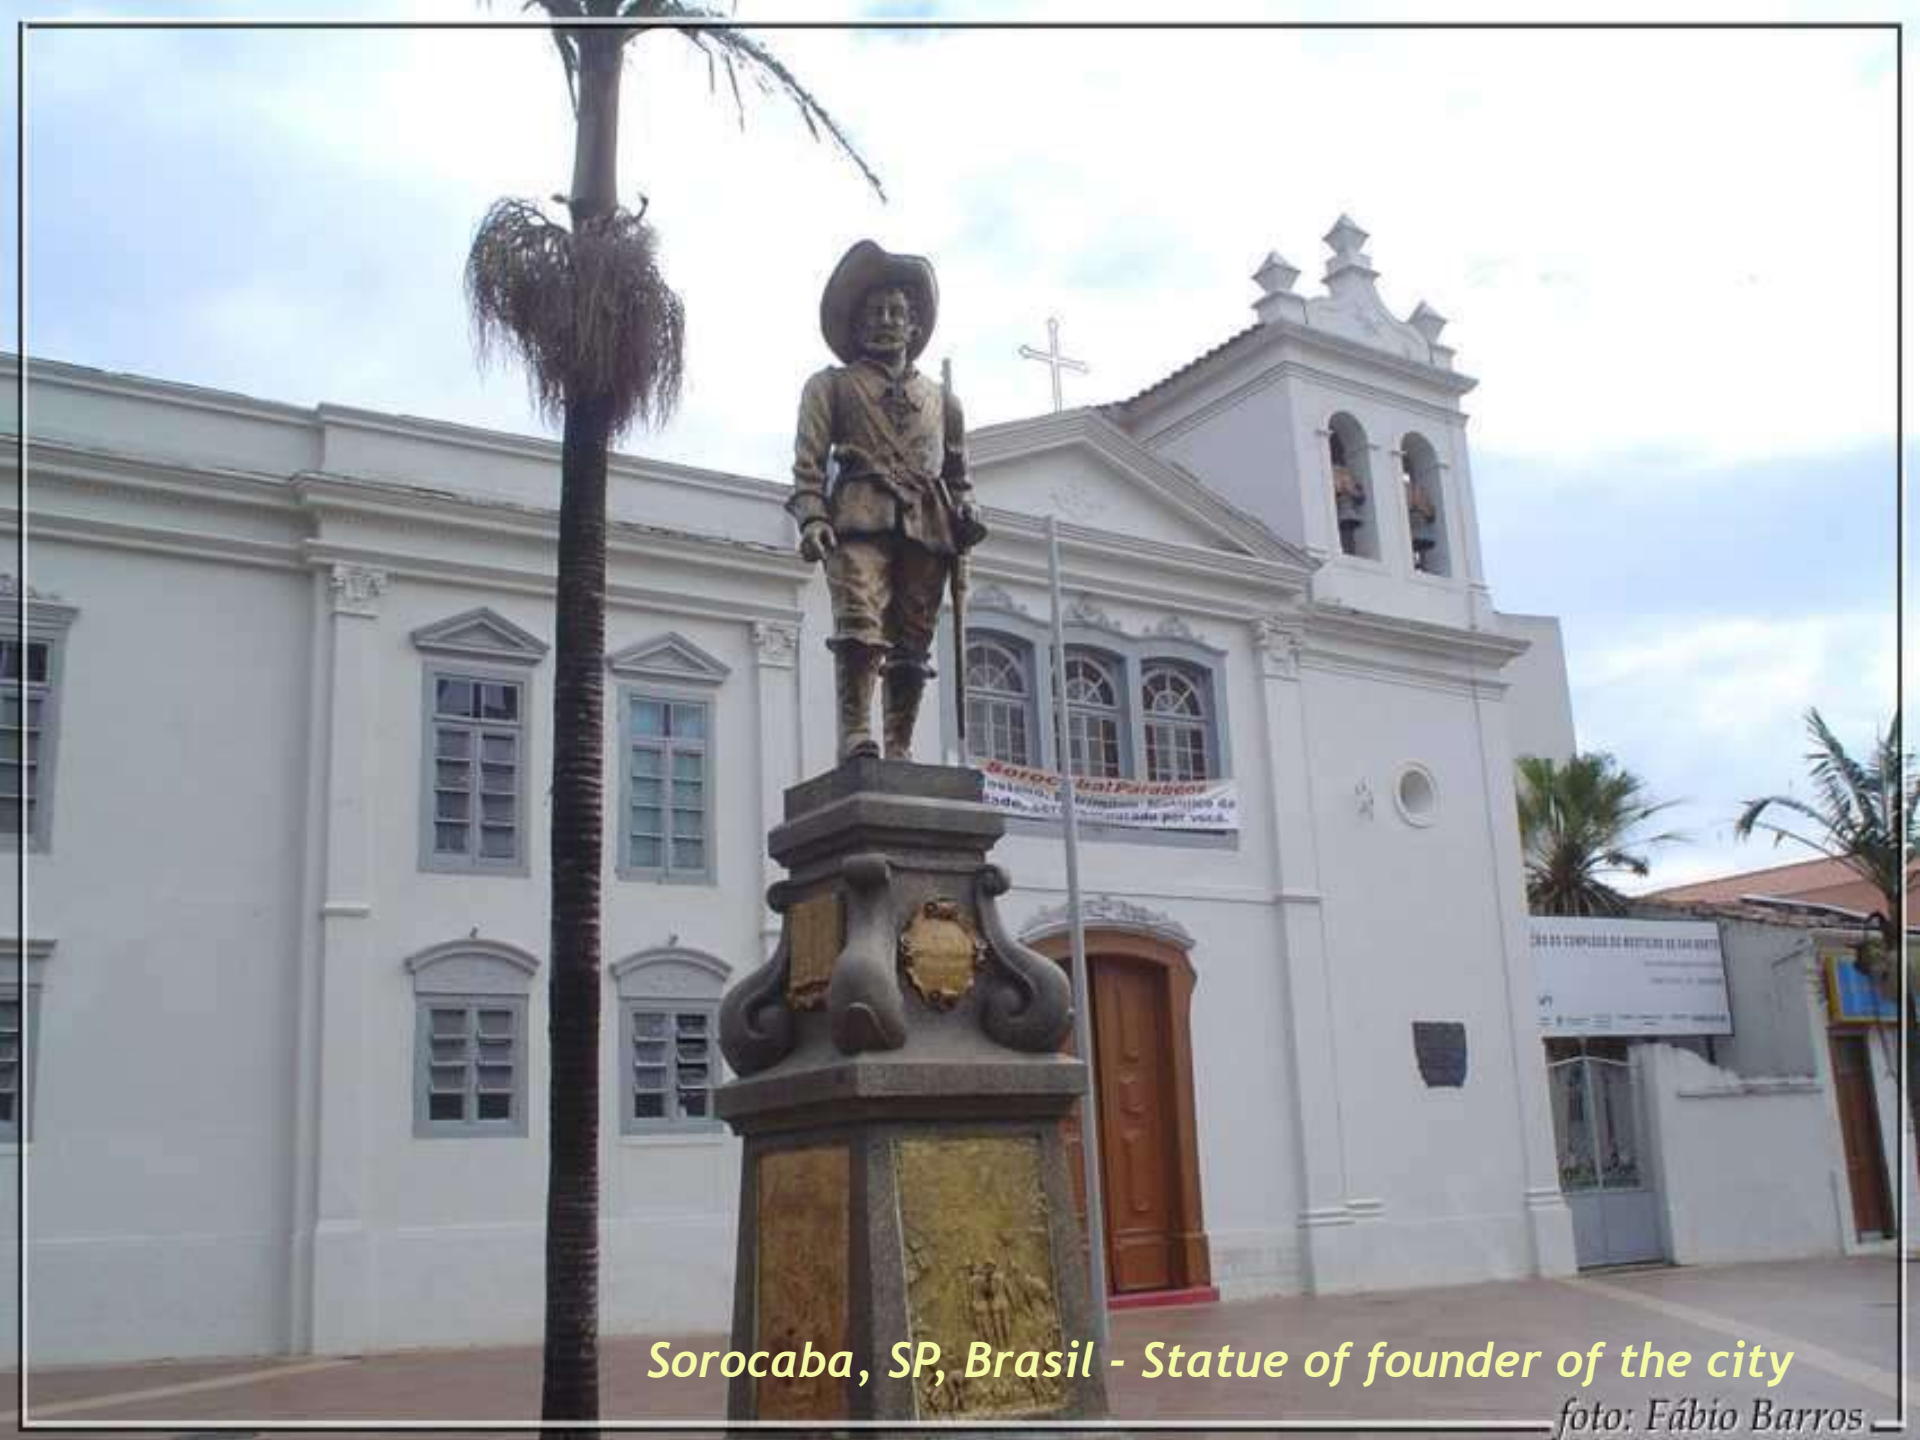

foto: Fábio Barros

Sorocaba, SP, Brasil - Carlos Alberto de Souza Park - Another angle

foto: Fábio Barros

Sorocaba, SP, Brasil - Walk lanes in the South Region

foto: Fábio Barros

Sorocaba, SP, Brasil - Statue of founder of the city

foto: Fábio Barros

Sorocaba, SP, Brasil - Central garden with the statue of the industrialization pioneer

Sorocaba, SP, Brasil - Access highways

foto: Fábio Barros

Sorocaba, SP, Brasil - Commercial centre in downtown